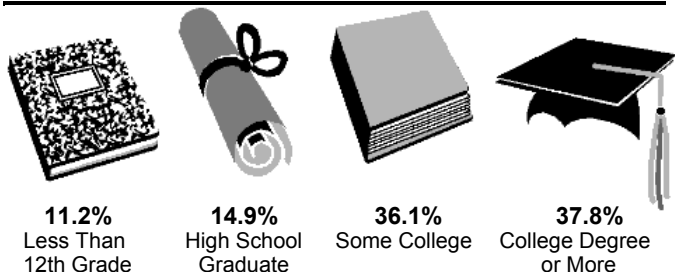

RADIO LST PROF: WKZW-FM:MON-SUN 6AM-MID

Target Persons: 21,200 Target Intab: 120
LAUREL-HATTIESBURG, MS
Qualitative Diary, Fall 2008, Spring 2008

Gender

44.6	% Male	55.4	% Female
-------------	---------------	-------------	-----------------

Employment Status

Full-Time	58.7%
Part-Time	11.8%
Not Employed	29.5%

Education

Home Ownership

Own	94.2%
Rent	5.0%
Other	0.8%

Presence of Children Under 12 in Household

None	56.9%
1 Child	24.4%
2 Children	15.5%
3 Or More Children	3.2%