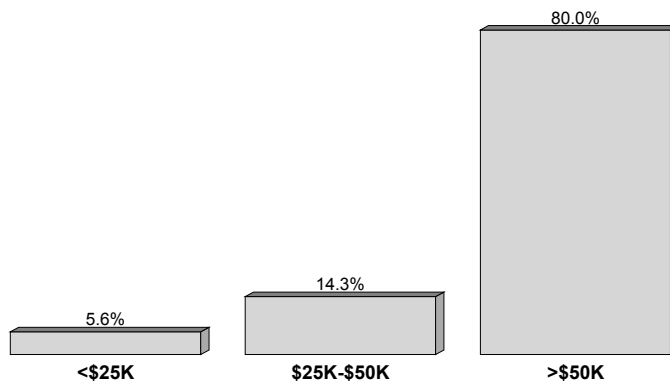

Employment Status

Full-Time	58.7%
Part-Time	11.8%
Not Employed	29.5%

Education

Home Ownership

Own	94.2%
Rent	5.0%
Other	0.8%

Presence of Children Under 12 in Household

None	56.9%
1 Child	24.4%
2 Children	15.5%
3 Or More Children	3.2%

Demographic Breakout

Household Income

This report is based on Persons 12+ in LAUREL-HATTIESBURG, MS METRO - Std
RADIO LST PROF: WKZW-FM:MON-SUN 6AM-MID (WKZW-FM is Mon-Sun 6am-Mid)

Estimates displayed are reported for % Composition.