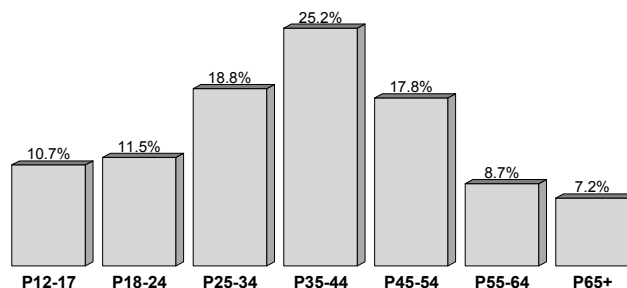

Employment Status

Full-Time	58.7%
Part-Time	11.8%
Not Employed	29.5%

Education

Home Ownership

Own	94.2%
Rent	5.0%
Other	0.8%

Presence of Children Under 12 in Household

None	56.9%
1 Child	24.4%
2 Children	15.5%
3 Or More Children	3.2%

Demographic Breakout

Household Income

This report is based on Persons 12+ in LAUREL-HATTIESBURG, MS METRO - Std
RADIO LST PROF: WKZW-FM:MON-SUN 6AM-MID (WKZW-FM is Mon-Sun 6am-Mid)

Estimates displayed are reported for % Composition.